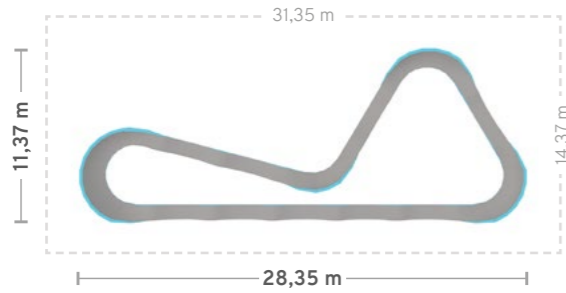

Llanos

CSK-03-5007