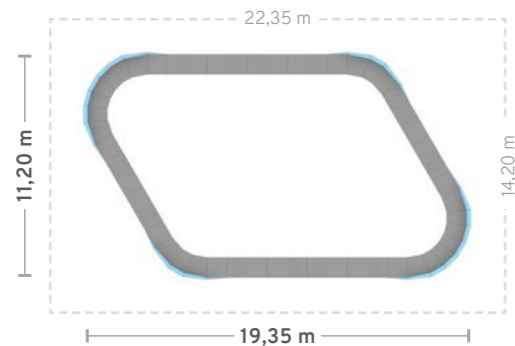

TRACK LENGTH: 36.2 m / 119 ft

TRACK AREA: 98.1 m² / 1056 ft²

AREA INCLUDING BUFFER ZONE: 174.15 m² / 1875 ft²

USER CAPACITY: AT LEAST 7 TO 12 (VARIES BY USER AGE)

MODULES

MD	MDD	MEDX	MESX	MSDX	MSSX	MP15	MF
8	0	2	2	2	2	18	0

CSK-03-5003

DETAILS

TRACK LENGTH 46.2 m / 151 ft
 TRACK AREA: 242.47 m² / 2610 ft²
 AREA INCLUDING BUFFER ZONE: 336.3 m² / 3620 ft²
 USER CAPACITY: AT LEAST 9 TO 15 (VARIES BY USER AGE)

MODULES

MD	MDD	MEDX	MESX	MSDX	MSSX	MP15	MF
----	-----	------	------	------	------	------	----

12	0	3	3	3	3	15	0
----	---	---	---	---	---	----	---

TOTAL PIECES: 39

TRANSPORT AND ASSEMBLY

Rhomboid

CSK-03-5004

DETAILS

TRACK LENGTH: 50.0 m / 164 ft
 TRACK AREA: 216.72 m² / 2333 ft²
 AREA INCLUDING BUFFER ZONE: 317.3 m² / 3415 ft²
 USER CAPACITY: AT LEAST 10 TO 17 (VARIES BY USER AGE)

TRACK LENGTH: 51.0 m / 167 ft
 TRACK AREA: 137.90 m² / 1475 ft²
 AREA INCLUDING BUFFER ZONE: 232.45 m² / 2502 ft²
 USER CAPACITY: AT LEAST 10 TO 17 (VARIES BY USER AGE)

MODULES

MD	MDD	MEDX	MESX	MSDX	MSSX	MP15	MF
----	-----	------	------	------	------	------	----