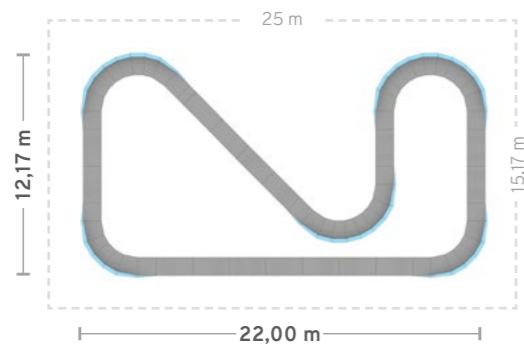

12	0	3	3	3	3	15	0
----	---	---	---	---	---	----	---

TOTAL PIECES: 39

TRANSPORT AND ASSEMBLY

Rhomboid

CSK-03-5004

DETAILS

TRACK LENGTH: 50.0 m / 164 ft
 TRACK AREA: 216.72 m² / 2333 ft²
 AREA INCLUDING BUFFER ZONE: 317.3 m² / 3415 ft²
 USER CAPACITY: AT LEAST 10 TO 17 (VARIES BY USER AGE)

TRACK LENGTH: 70.0 m / 230 ft
TRACK AREA: 322.34 m² / 3473 ft²
AREA INCLUDING BUFFER ZONE: 448.3 m² / 4825 ft²
SUSER CAPACITY: AT LEAST 14 TO 23 (VARIES BY USER AGE)

MODULES

MD	MDD	MEDX	MESX	MSDX	MSSX	MP15	MF
18	0	4	4	4	4	22	2

TOTAL PIECES: **58**

TRANSPORT AND ASSEMBLY

Alps

CSK-03-5008

DETAILS

TRACK LENGTH: 72 m / 236 ft
TRACK AREA: 267.74 m² / 2882 ft²
AREA INCLUDING BUFFER ZONE: 379.25 m² / 4082 ft²
USER CAPACITY: AT LEAST 14 TO 24 (VARIES BY USER AGE)