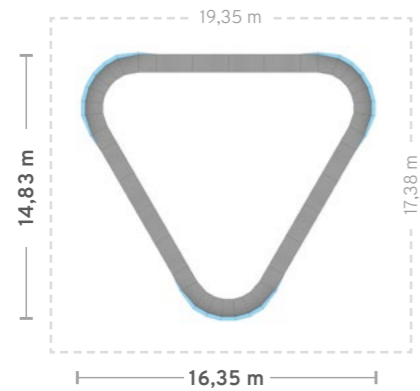

TRACK LENGTH: 36.2 m / 119 ft

TRACK AREA: 98.1 m² / 1056 ft²

AREA INCLUDING BUFFER ZONE: 174.15 m² / 1875 ft²

USER CAPACITY: AT LEAST 7 TO 12 (VARIES BY USER AGE)

MODULES

MD	MDD	MEDX	MESX	MSDX	MSSX	MP15	MF
8	0	2	2	2	2	18	0

TOTAL PIECES:

34

TRANSPORT AND ASSEMBLY

The Big Easy

CSK-03-5002

DETAILS

TRACK LENGTH: 45.2 m / 148 ft

TRACK AREA: 122.1 m² / 1314 ft²

AREA INCLUDING BUFFER ZONE: 210.15 m² / 2262 ft²

USER CAPACITY: AT LEAST 9 TO 15 (VARIES BY USER AGE)

MODULES

MD	MDD	MEDX	MESX	MSDX	MSSX	MP15	MF
12	0	2	2	2	2	18	0

TOTAL PIECES:

38

TRANSPORT AND ASSEMBLY

Billi

CSK-03-5003

DETAILS

TRACK LENGTH 46.2 m / 151 ft
 TRACK AREA: 242.47 m² / 2610 ft²
 AREA INCLUDING BUFFER ZONE: 336.3 m² / 3620 ft²
 USER CAPACITY: AT LEAST 9 TO 15 (VARIES BY USER AGE)

MODULES

MD	MDD	MEDX	MESX	MSDX	MSSX	MP15	MF
----	-----	------	------	------	------	------	----