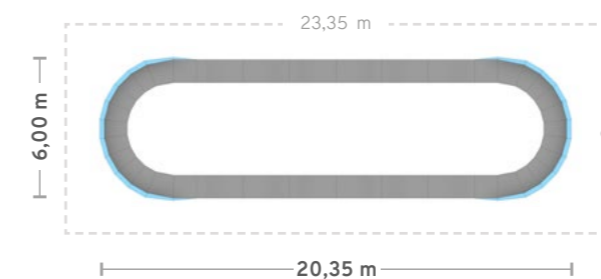

TRACK LENGTH: 36.2 m / 119 ft

TRACK AREA: 98.1 m² / 1056 ft²

AREA INCLUDING BUFFER ZONE: 174.15 m² / 1875 ft²

USER CAPACITY: AT LEAST 7 TO 12 (VARIES BY USER AGE)

MODULES

MD	MDD	MEDX	MESX	MSDX	MSSX	MP15	MF
8	0	2	2	2	2	18	0

TOTAL PIECES:

34

TRANSPORT AND ASSEMBLY

The Big Easy

CSK-03-5002

DETAILS

TRACK LENGTH: 45.2 m / 148 ft

TRACK AREA: 122.1 m² / 1314 ft²

AREA INCLUDING BUFFER ZONE: 210.15 m² / 2262 ft²

USER CAPACITY: AT LEAST 9 TO 15 (VARIES BY USER AGE)

MODULES

MD	MDD	MEDX	MESX	MSDX	MSSX	MP15	MF
12	0	2	2	2	2	18	0

TOTAL PIECES:

38

TRANSPORT AND ASSEMBLY

Billi

CSK-03-5003

DETAILS

TRACK LENGTH 46.2 m / 151 ft
 TRACK AREA: 242.47 m² / 2610 ft²
 AREA INCLUDING BUFFER ZONE: 336.3 m² / 3620 ft²
 USER CAPACITY: AT LEAST 9 TO 15 (VARIES BY USER AGE)

MODULES

MD	MDD	MEDX	MESX	MSDX	MSSX	MP15	MF
----	-----	------	------	------	------	------	----