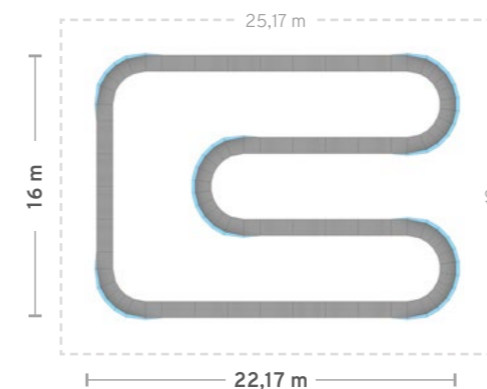

TOTAL PIECES: **58**

TRANSPORT AND ASSEMBLY

Alps

CSK-03-5008

DETAILS

TRACK LENGTH: 72 m / 236 ft
TRACK AREA: 267.74 m² / 2882 ft²
AREA INCLUDING BUFFER ZONE: 379.25 m² / 4082 ft²
USER CAPACITY: AT LEAST 14 TO 24 (VARIES BY USER AGE)

MODULES

MD	MDD	MEDX	MESX	MSDX	MSSX	MP15	MF
12	4	5	5	5	5	27	1

TOTAL PIECES: **64**

TRANSPORT AND ASSEMBLY

Explore

CSK-03-5009

DETAILS

TRACK LENGTH: 86.0 m / 282 ft
TRACK AREA: 376.6 m² / 4054 ft²
AREA INCLUDING BUFFER ZONE: 508.3 m² / 5471 ft²
USER CAPACITY: AT LEAST 17 TO 28 (VARIES BY USER AGE)

MODULES

MD	MDD	MEDX	MESX	MSDX	MSSX	MP15	MF
19	9	6	6	6	6	30	4

TOTAL PIECES: **77**

TRANSPORT AND ASSEMBLY

Cookie

CSK-03-5010

DETAILS

TRACK LENGTH: 96.0 m / 315 ft
TRACK AREA: 354.72 m² / 3818 ft²
AREA INCLUDING BUFFER ZONE: 478.2 m² / 5147 ft²
USER CAPACITY: AT LEAST 19 TO 32 (VARIES BY USER AGE)

MODULES

MD	MDD	MEDX	MESX	MSDX	MSSX	MP15	MF
20	6	5	5	5	5	33	0

TOTAL PIECES: **79**

TRANSPORT AND ASSEMBLY

Tour

CSK-03-5011

DETAILS

TRACK LENGTH: 110,0 m / 361 ft
 TRACK AREA: 518,02 m² / 5576 ft²
 AREA INCLUDING BUFFER ZONE: 669 m² / 7201 ft²
 USER CAPACITY: AT LEAST 22 TO 37 (VARIES BY USER AGE)