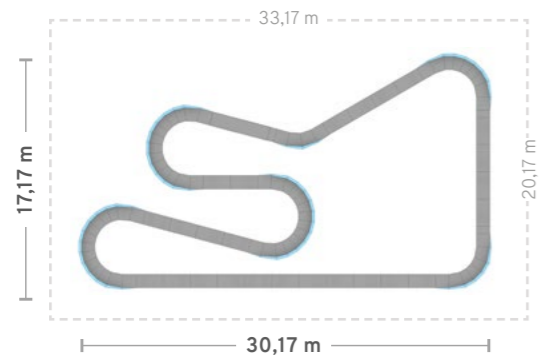

12	0	3	3	3	3	15	0
----	---	---	---	---	---	----	---

TOTAL PIECES: 39

TRANSPORT AND ASSEMBLY

Rhomboid

CSK-03-5004

DETAILS

TRACK LENGTH: 50.0 m / 164 ft
 TRACK AREA: 216.72 m² / 2333 ft²
 AREA INCLUDING BUFFER ZONE: 317.3 m² / 3415 ft²
 USER CAPACITY: AT LEAST 10 TO 17 (VARIES BY USER AGE)

MODULES

MD	MDD	MEDX	MESX	MSDX	MSSX	MP15	MF
19	9	6	6	6	6	30	4

TOTAL PIECES: **77**

TRANSPORT AND ASSEMBLY

Cookie

CSK-03-5010

DETAILS

TRACK LENGTH: 96.0 m / 315 ft
TRACK AREA: 354.72 m² / 3818 ft²
AREA INCLUDING BUFFER ZONE: 478.2 m² / 5147 ft²
USER CAPACITY: AT LEAST 19 TO 32 (VARIES BY USER AGE)

MODULES

MD	MDD	MEDX	MESX	MSDX	MSSX	MP15	MF
20	6	5	5	5	5	33	0

TOTAL PIECES: **79**

TRANSPORT AND ASSEMBLY

Tour

CSK-03-5011

DETAILS

TRACK LENGTH: 110,0 m / 361 ft
 TRACK AREA: 518,02 m² / 5576 ft²
 AREA INCLUDING BUFFER ZONE: 669 m² / 7201 ft²
 USER CAPACITY: AT LEAST 22 TO 37 (VARIES BY USER AGE)

MODULES

MD	MDD	MEDX	MESX	MSDX	MSSX	MP15	MF
24	3	6	6	6	6	38	3

TOTAL PIECES: **92**

TRANSPORT AND ASSEMBLY

Expert

CSK-03-5012

DETAILS

TRACK LENGTH: 116 m / 380 ft
 TRACK AREA: 464 m² / 4995 ft²
 AREA INCLUDING BUFFER ZONE: 608,9 m² / 6555 ft²
 USER CAPACITY: AT LEAST 23 TO 39 (VARIES BY USER AGE)