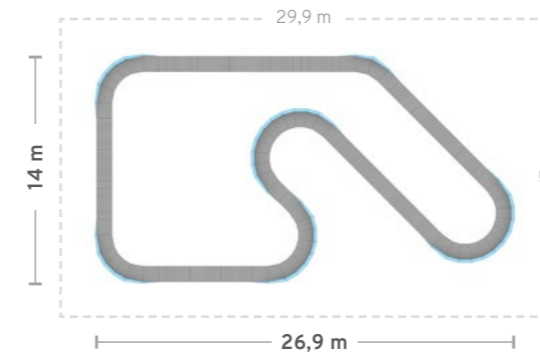

TOTAL PIECES: **58**

TRANSPORT AND ASSEMBLY

Alps

CSK-03-5008

DETAILS

TRACK LENGTH: 72 m / 236 ft
TRACK AREA: 267.74 m² / 2882 ft²
AREA INCLUDING BUFFER ZONE: 379.25 m² / 4082 ft²
USER CAPACITY: AT LEAST 14 TO 24 (VARIES BY USER AGE)

MODULES

MD	MDD	MEDX	MESX	MSDX	MSSX	MP15	MF
12	4	5	5	5	5	27	1

TOTAL PIECES: **64**

TRANSPORT AND ASSEMBLY

Explore

CSK-03-5009

DETAILS

TRACK LENGTH: 86.0 m / 282 ft
TRACK AREA: 376.6 m² / 4054 ft²
AREA INCLUDING BUFFER ZONE: 508.3 m² / 5471 ft²
USER CAPACITY: AT LEAST 17 TO 28 (VARIES BY USER AGE)

MODULES

MD	MDD	MEDX	MESX	MSDX	MSSX	MP15	MF
19	9	6	6	6	6	30	4

TOTAL PIECES: **77**

TRANSPORT AND ASSEMBLY

Cookie

CSK-03-5010

DETAILS

TRACK LENGTH: 96.0 m / 315 ft
TRACK AREA: 354.72 m² / 3818 ft²
AREA INCLUDING BUFFER ZONE: 478.2 m² / 5147 ft²
USER CAPACITY: AT LEAST 19 TO 32 (VARIES BY USER AGE)

MODULES

MD	MDD	MEDX	MESX	MSDX	MSSX	MP15	MF
20	6	5	5	5	5	33	0

TOTAL PIECES: **79**

TRANSPORT AND ASSEMBLY

Tour

CSK-03-5011

DETAILS

TRACK LENGTH: 110,0 m / 361 ft
 TRACK AREA: 518,02 m² / 5576 ft²
 AREA INCLUDING BUFFER ZONE: 669 m² / 7201 ft²
 USER CAPACITY: AT LEAST 22 TO 37 (VARIES BY USER AGE)