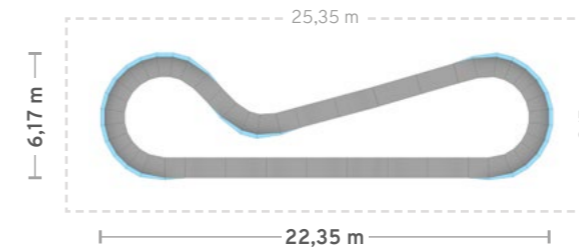

TRANSPORT AND ASSEMBLY

Enigma

CSK-03-5005