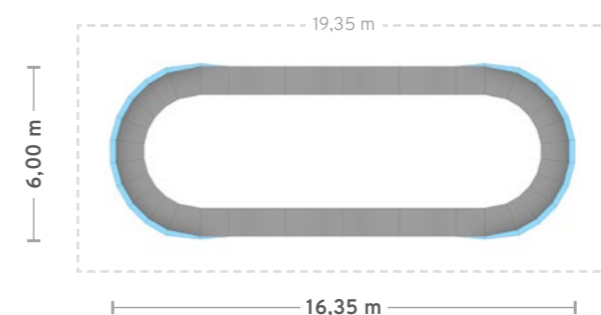

TRACK LENGTH: 36.2 m / 119 ft

TRACK AREA: 98.1 m² / 1056 ft²

AREA INCLUDING BUFFER ZONE: 174.15 m² / 1875 ft²

USER CAPACITY: AT LEAST 7 TO 12 (VARIES BY USER AGE)

MODULES

MD	MDD	MEDX	MESX	MSDX	MSSX	MP15	MF
8	0	2	2	2	2	18	0

TOTAL PIECES:

34

TRANSPORT AND ASSEMBLY

The Big Easy

CSK-03-5002

DETAILS

TRACK LENGTH: 45.2 m / 148 ft

TRACK AREA: 122.1 m² / 1314 ft²

CSK-03-5003

DETAILS

TRACK LENGTH 46.2 m / 151 ft
 TRACK AREA: 242.47 m² / 2610 ft²
 AREA INCLUDING BUFFER ZONE: 336.3 m² / 3620 ft²
 USER CAPACITY: AT LEAST 9 TO 15 (VARIES BY USER AGE)

MODULES

MD	MDD	MEDX	MESX	MSDX	MSSX	MP15	MF
----	-----	------	------	------	------	------	----

12	0	3	3	3	3	15	0
----	---	---	---	---	---	----	---

TOTAL PIECES: 39

TRANSPORT AND ASSEMBLY

Rhomboid

CSK-03-5004

DETAILS

TRACK LENGTH: 50.0 m / 164 ft
 TRACK AREA: 216.72 m² / 2333 ft²
 AREA INCLUDING BUFFER ZONE: 317.3 m² / 3415 ft²
 USER CAPACITY: AT LEAST 10 TO 17 (VARIES BY USER AGE)