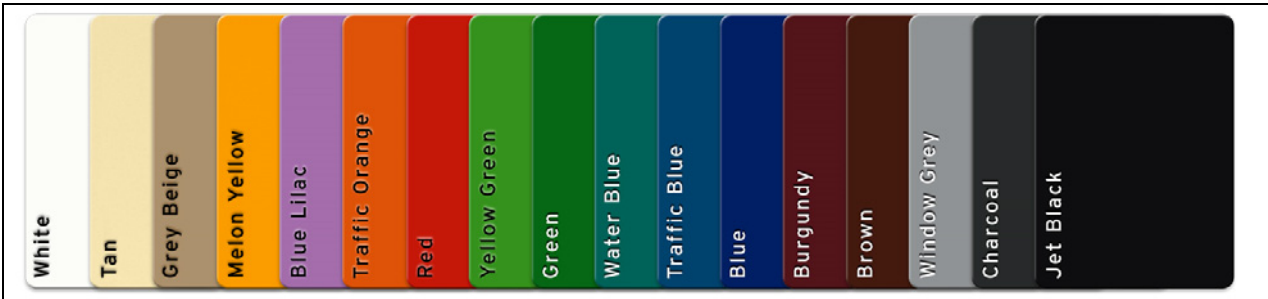

PAINT COLOURS