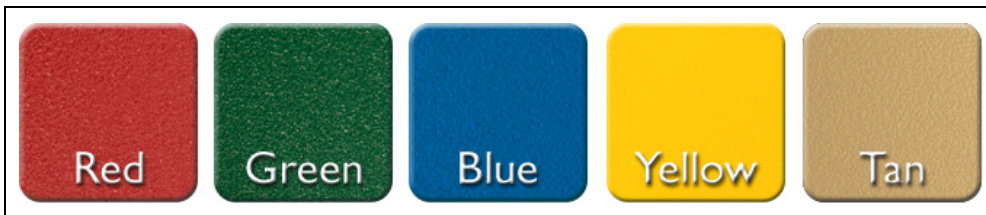

PE PANEL COLOURS

DECKING