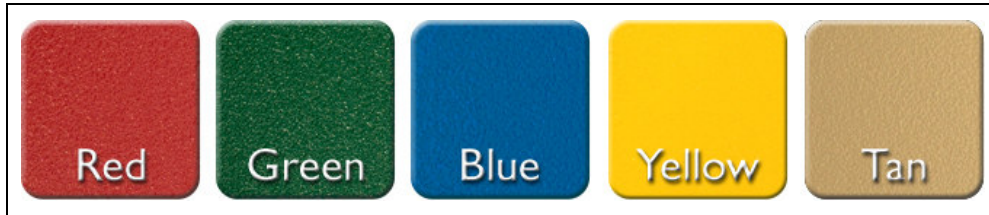

We offer the following colour choices. 1) Other paint colours may be possible as a special order item at increased cost. 2) Biggo seats are standard Window Grey painted metal with Galvanized Chain and Blue bumper. 3) The selection of colours available for the PE Panels will vary according to supplier stock; please contact us to find out what combinations are available prior to placing your order. 4) Depending on the style of slide required, colour availability may vary; there may also be additional colour options not shown below. 5) Purple and Orange rope are available for select products only. Please consult your sales representative for confirmation.

ROPE COLOURS

PAINT COLOURS

PE SLIDE COLOURS

PE PANEL COLOURS

DECKING

NOTE: Actual colours of products and materials may appear slightly different than pictured. Products are subject to availability and may change without notice.