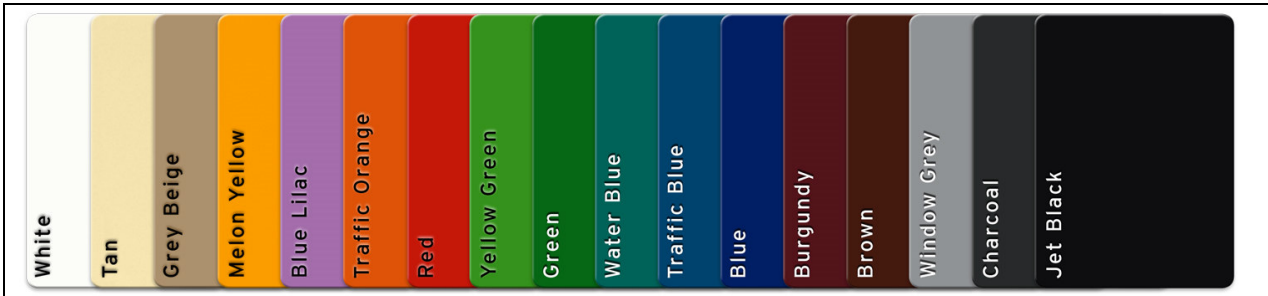

We offer the following colour choices. 1) Other paint colours may be possible as a special order item at increased cost. 2) Biggo seats are standard Window Grey painted metal with Galvanized Chain and Blue bumper. 3) The selection of colours available for the PE Panels will vary according to supplier stock; please contact us to find out what combinations are available prior to placing your order. 4) Depending on the style of slide required, colour availability may vary; there may also be additional colour options not shown below. 5) Purple and Orange rope are available for select products only. Please consult your sales representative for confirmation.

ROPE COLOURS

PAINT COLOURS

PE SLIDE COLOURS

PE PANEL COLOURS

DECKING

NOTE: Actual colours of products and materials may appear slightly different than pictured. Products are subject to availability and may change without notice.