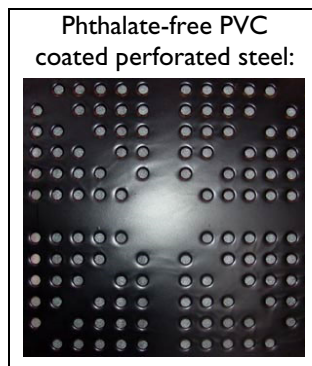

We offer the following colour choices. 1) Other paint colours may be possible as a special order item at increased cost. 2) Biggo seats are standard Window Grey painted metal with Galvanized Chain and Blue bumper. 3) The selection of colours available for the PE Panels will vary according to supplier stock; please contact us to find out what combinations are available prior to placing your order. 4) Depending on the style of slide required, colour availability may vary; there may also be additional colour options not shown below.

ROPE COLOURS

PAINT COLOURS

PE SLIDE COLOURS

PE PANEL COLOURS

DECKING

NOTE: Actual colours of products and materials may appear slightly different than pictured. Products are subject to availability and may change without notice.