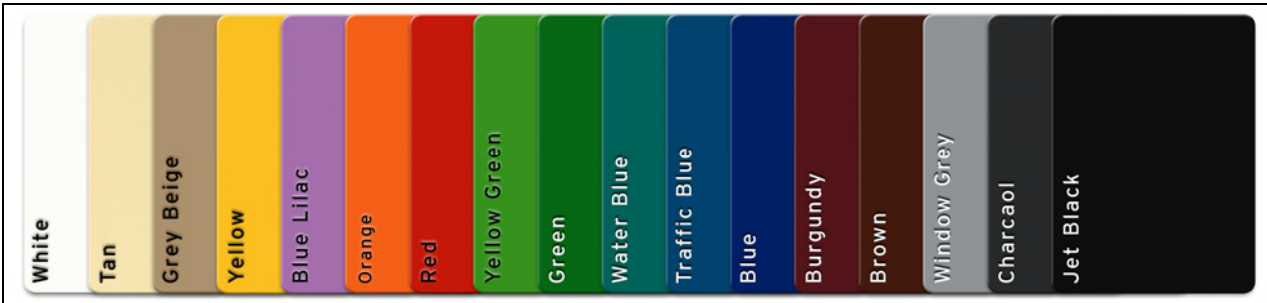

We offer the following colour choices. 1) Other paint colours may be possible as a special order item at increased cost. 2) Biggo seats are standard Window Grey painted metal with Galvanized Chain and Blue bumper. 3) The selection of colours available for the PE Panels will vary according to supplier stock; please contact us to find out what combinations are available prior to placing your order. 4) Depending on the style of slide required, colour availability may vary; there may also be additional colour options not shown below.

ROPE COLOURS

PAINT COLOURS

PE SLIDE COLOURS

PE PANEL COLOURS

DECKING

NOTE: Actual colours of products and materials may appear slightly different than pictured. Products are subject to availability and may change without notice.