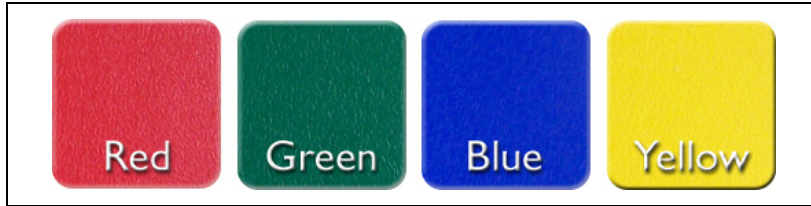

We offer the following colour choices. 1) Other paint colours may be possible as a special order item at increased cost. 2) Biggo seats are standard Window Grey painted metal with Galvanized Chain and Blue bumper. 3) The selection of colours available for the PE Panels will vary according to supplier stock; please contact us to find out what combinations are available prior to placing your order. 4) Depending on the style of slide required, colour availability may vary; there may also be additional colour options not shown below.

ROPE COLOURS

PAINT COLOURS

PE SLIDE COLOURS

PE PANEL COLOURS

DECKING

NOTE: Actual colours of products and materials may appear slightly different than pictured. Products are subject to availability and may change without notice.