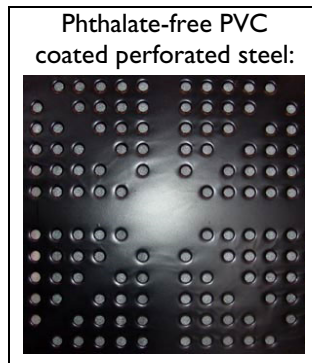

NOTE: Actual colours of products and materials may appear slightly different than pictured. Products are subject to availability and may change without notice.