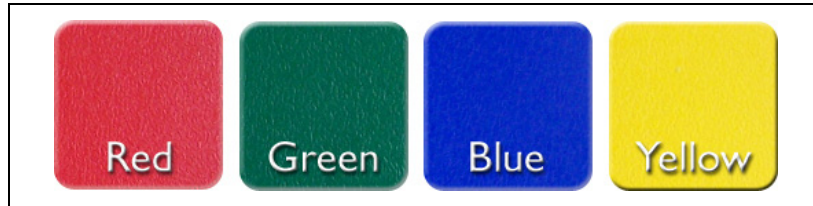

PE PANEL COLOURS

DECKING