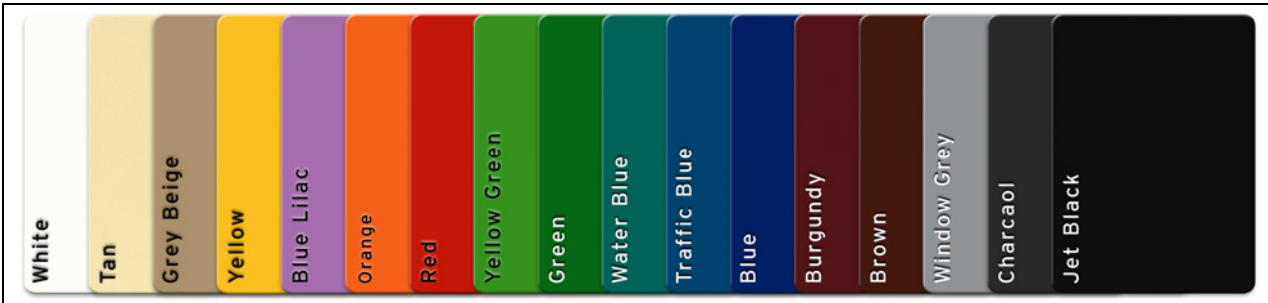

We offer the following colour choices. 1) Other paint colours may be possible as a special order item at increased cost. 2) Biggo seats are standard Window Grey painted metal with Galvanized Chain and Blue bumper. 3) The selection of colours available for the PE Panels will vary according to supplier stock; please contact us to find out what combinations are available prior to placing your order. 4) Depending on the style of slide required, colour availability may vary; please contact us for a complete list before ordering.

## ROPE COLOURS

## PE SLIDE COLOURS

## PE PANEL COLOURS