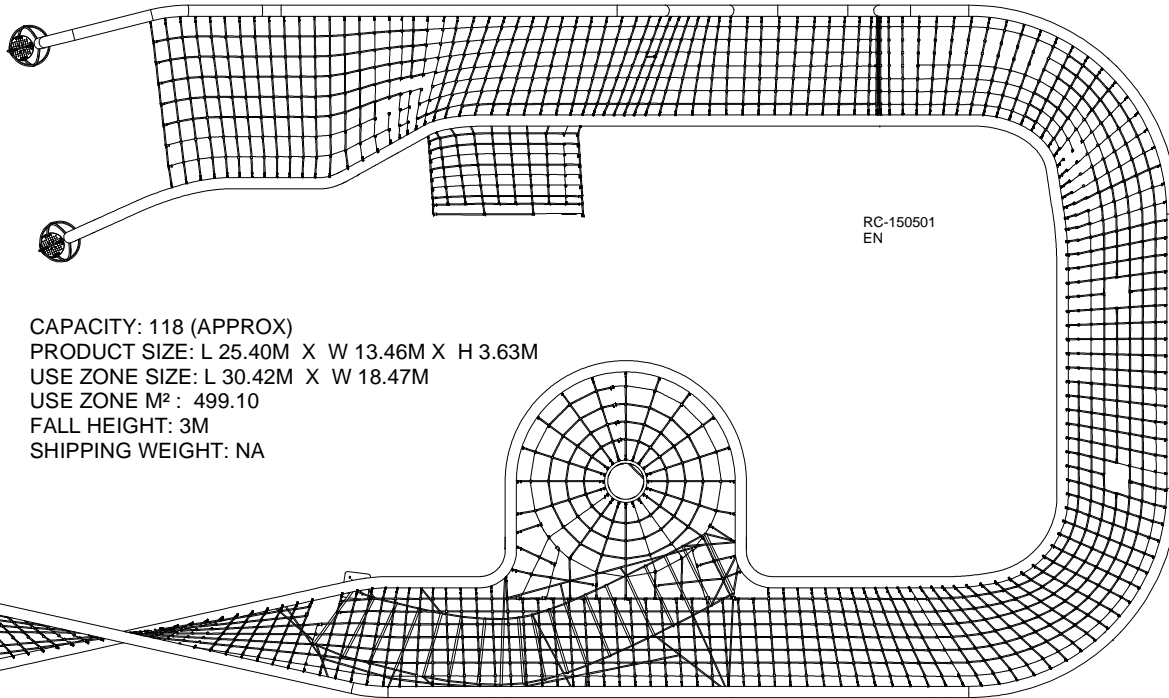

30420.48

18472.86

CAPACITY: 118 (APPROX)
PRODUCT SIZE: L 25.40M X W 13.46M X H 3.63M
USE ZONE SIZE: L 30.42M X W 18.47M
USE ZONE M²: 499.10
FALL HEIGHT: 3M
SHIPPING WEIGHT: NA