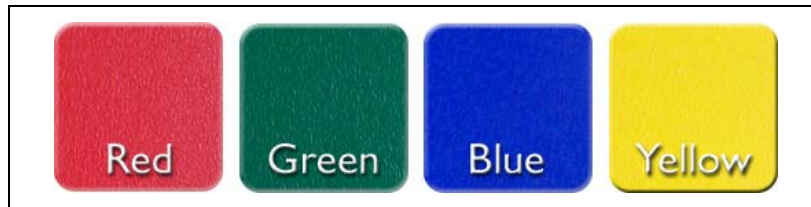

We offer the following colour choices. 1) Other paint colours may be possible as a special order item at increased cost. 2) Biggo seats are standard Grey Aluminum painted metal with Galvanized Chain and Blue bumper. 3) The Meteor, Asteroid and Astro Series cannot be galvanized. 4) The selection of interior colours available for the PE Panels will vary according to supplier stock; please contact us to find out what combinations are available prior to placing your order. 5) Depending on the style of slide required, colour availability may vary; please contact us for a complete list before ordering.

ROPE COLOURS

PAINT COLOURS

PE SLIDE COLOURS

PE PANEL COLOURS

DECKING

NOTE: Actual colours of products and materials may appear slightly different than pictured. Products are subject to availability and may change without notice.