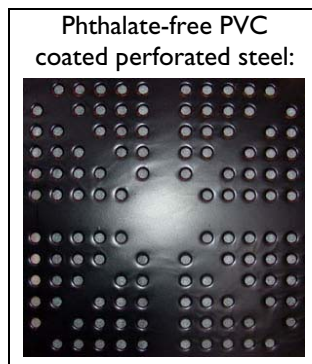

We offer the following colour choices. 1) Other paint colours may be possible as a special order item at increased cost. 2) Biggo seats are standard Grey Aluminum painted metal with Galvanized Chain and Blue bumper. 3) The Meteor, Asteroid and Astro Series cannot be galvanized. 4) The selection of interior colours available for the PE Panels will vary according to supplier stock; please contact us to find out what combinations are available prior to placing your order. 5) Depending on the style of slide required, colour availability may vary; please contact us for a complete list before ordering.

ROPE COLOURS

PAINT COLOURS

PE SLIDE COLOURS

PE PANEL COLOURS

DECKING

NOTE: Actual colours of products and materials may appear slightly different than pictured. Products are subject to availability and may change without notice.