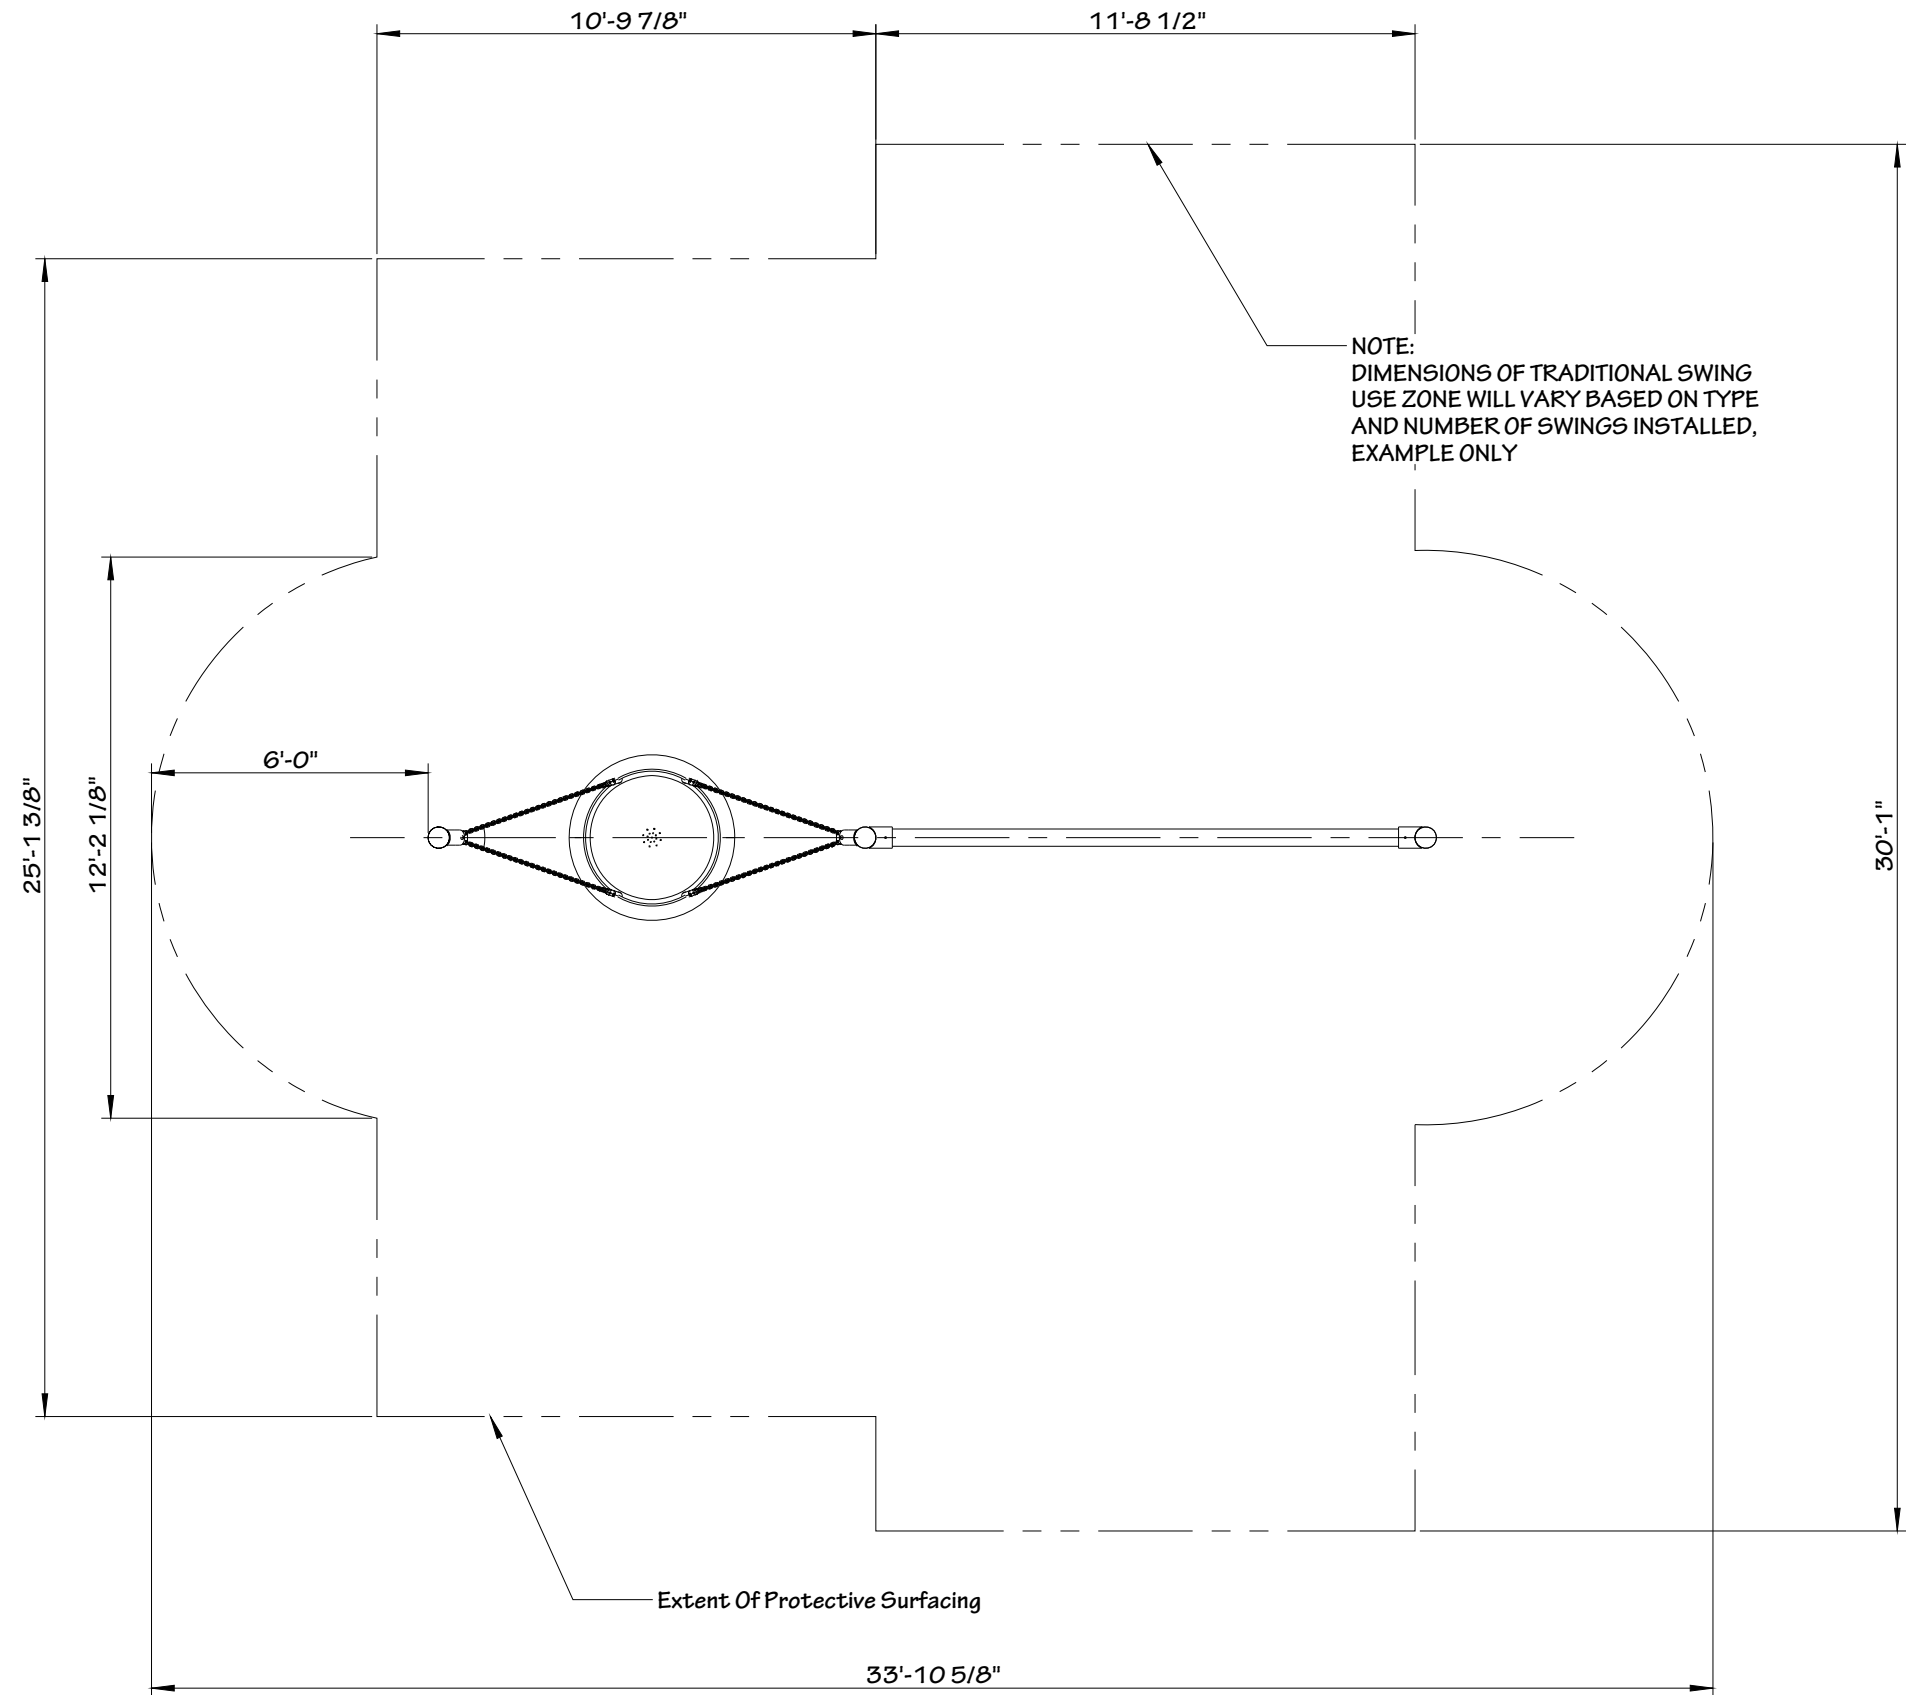

PRODUCT DX-3175-A2		DYNAMO PLAYGROUNDS	
DRAWING TITLE Layout Imperial		SCALE NOT TO SCALE	www.dynamoplaygrounds.com
ADDED BY jcaruthers	APPROVED BY martin	DATE 6/3/2016	STATUS RELEASE

PRODUCT DX-3175-A2		DYNAMO PLAYGROUNDS www.dynamoplaygrounds.com	
DRAWING TITLE ASTM		SCALE NOT TO SCALE	
DESIGNED/ADDED BY jcarruthers	APPROVED BY martin	DATE 6/3/2016	STATUS RELEASE