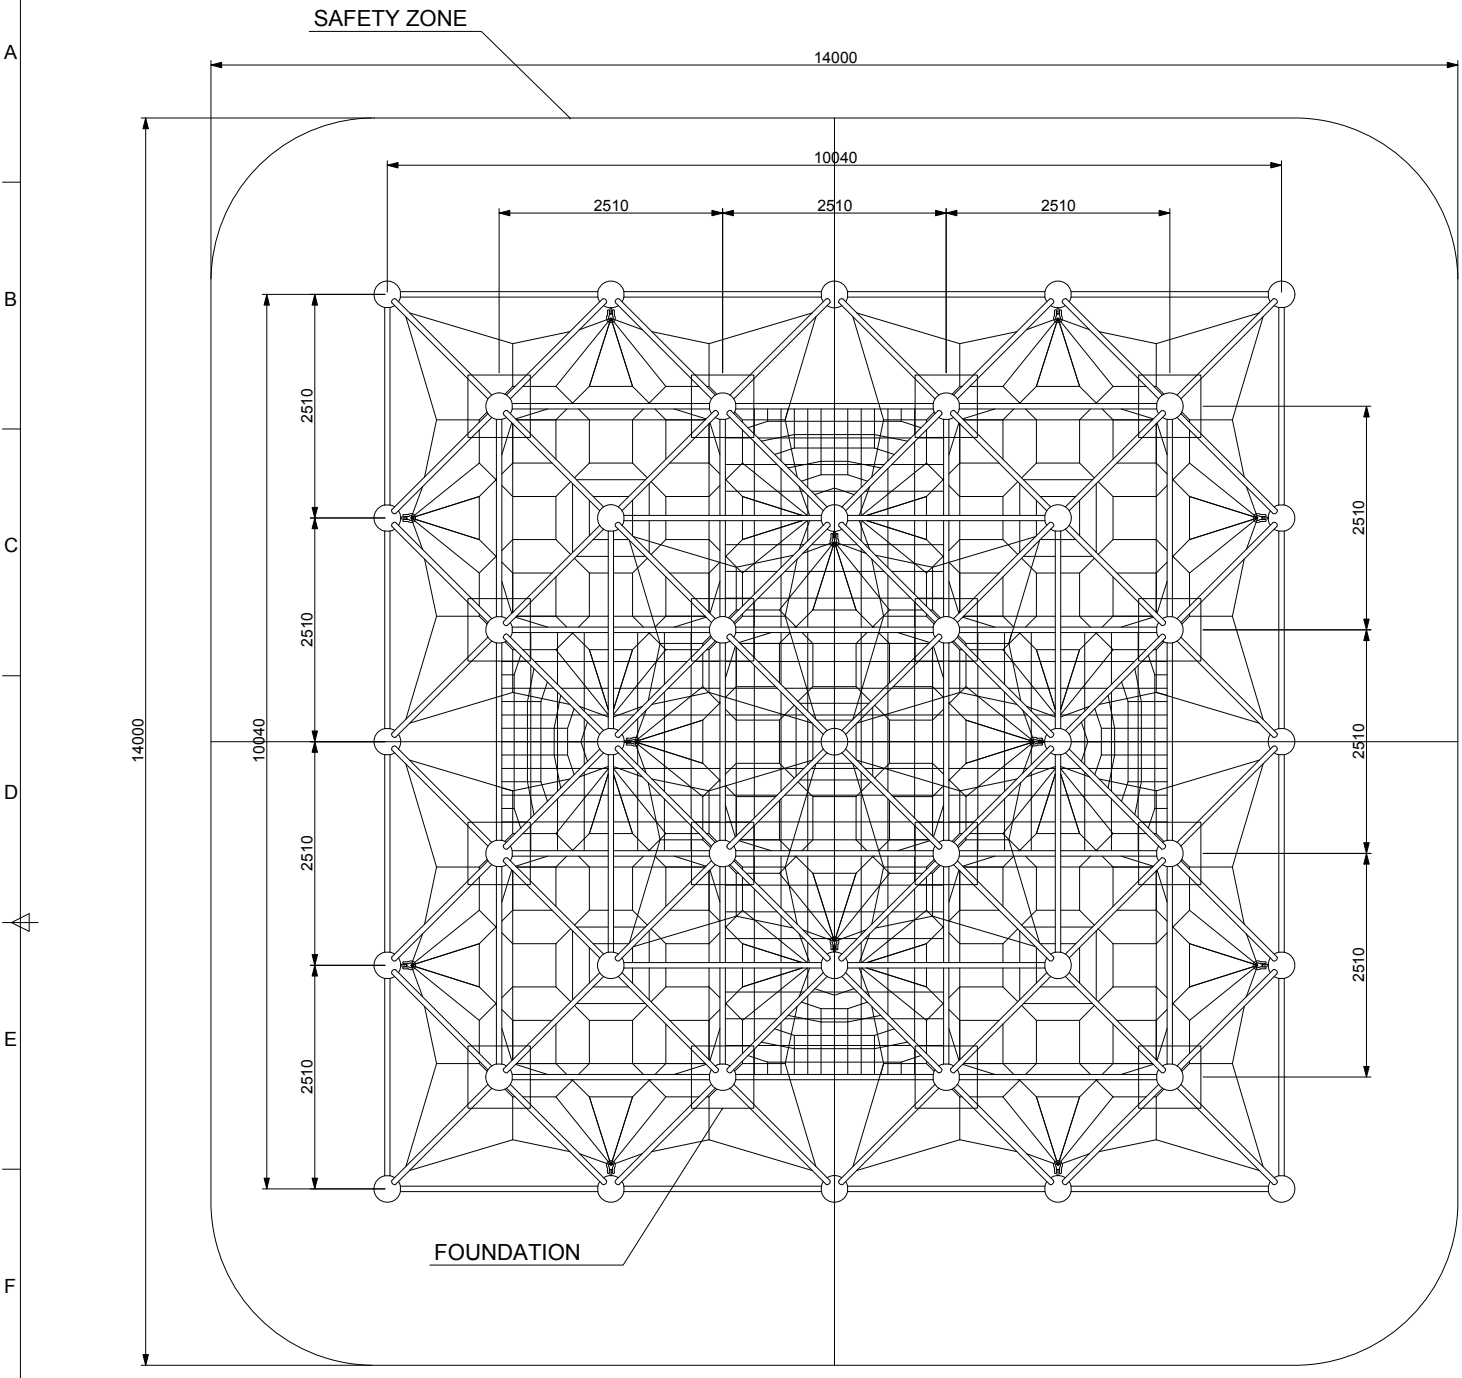

FOUNDATION PLAN VIEW

TOP VIEW

FRONT VIEW

FOUNDATION DETAIL

 www.dynamoplaygrounds.com	Itemref	Quantity	Title/Name, designation, material, dimension etc		Article No./Reference	
	Designed by	Checked by	Approved by - date	Filename	Date	Scale
Foundation layout			DX-805-SUPER			
					Edition	Sheet
					1/1	1/1

RevNo	Revision note	Date	Signature	Checked

LAYOUT DRAWING  
SCALE 1/40

FOUNDATION DETAIL  
(PLAN)

FOUNDATION DETAIL  
(SIDE VIEW)

FRONT VIEW  
SCALE 1/40

Itemref	Quantity	Title/Name, designation, material, dimension etc	Article No./Reference
Designed by KERRY	Checked by KERRY	Approved by - date KERRY - 15/05/06	Filename DX-805-SU.dwg
Date 15/05/06	Scale 1:40		Article No./Reference DX-805 SU
Edition 0		Sheet 1/1	