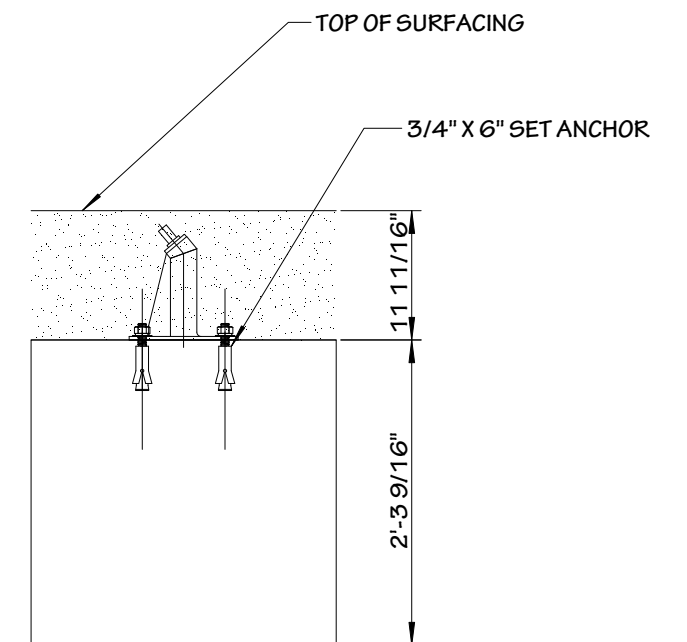

FOUNDATION PLAN VIEW

TOP VIEW

FRONT VIEW

FOUNDATION DETAIL

 www.dynamoplaygrounds.com	Itemref	Quantity	Title/Name, designation, material, dimension etc		Article No./Reference	
	Designed by	Checked by	Approved by - date	Filename	Date	Scale
Foundation layout			DX-805-SUPER			
					Edition	Sheet
					1/1	1/1

RevNo	Revision note	Date	Signature	Checked

LAYOUT DRAWING  
SCALE 1/40

FOUNDATION DETAIL  
(PLAN)

FOUNDATION DETAIL  
(SIDE VIEW)

FRONT VIEW  
SCALE 1/40

Itemref	Quantity	Title/Name, designation, material, dimension etc	Article No./Reference
Designed by KERRY	Checked by KERRY	Approved by - date KERRY - 15/05/06	Filename DX-805-SU.dwg
Date 15/05/06	Scale 1:40		Article No./Reference DX-805 SU
Edition 0		Sheet 1/1	