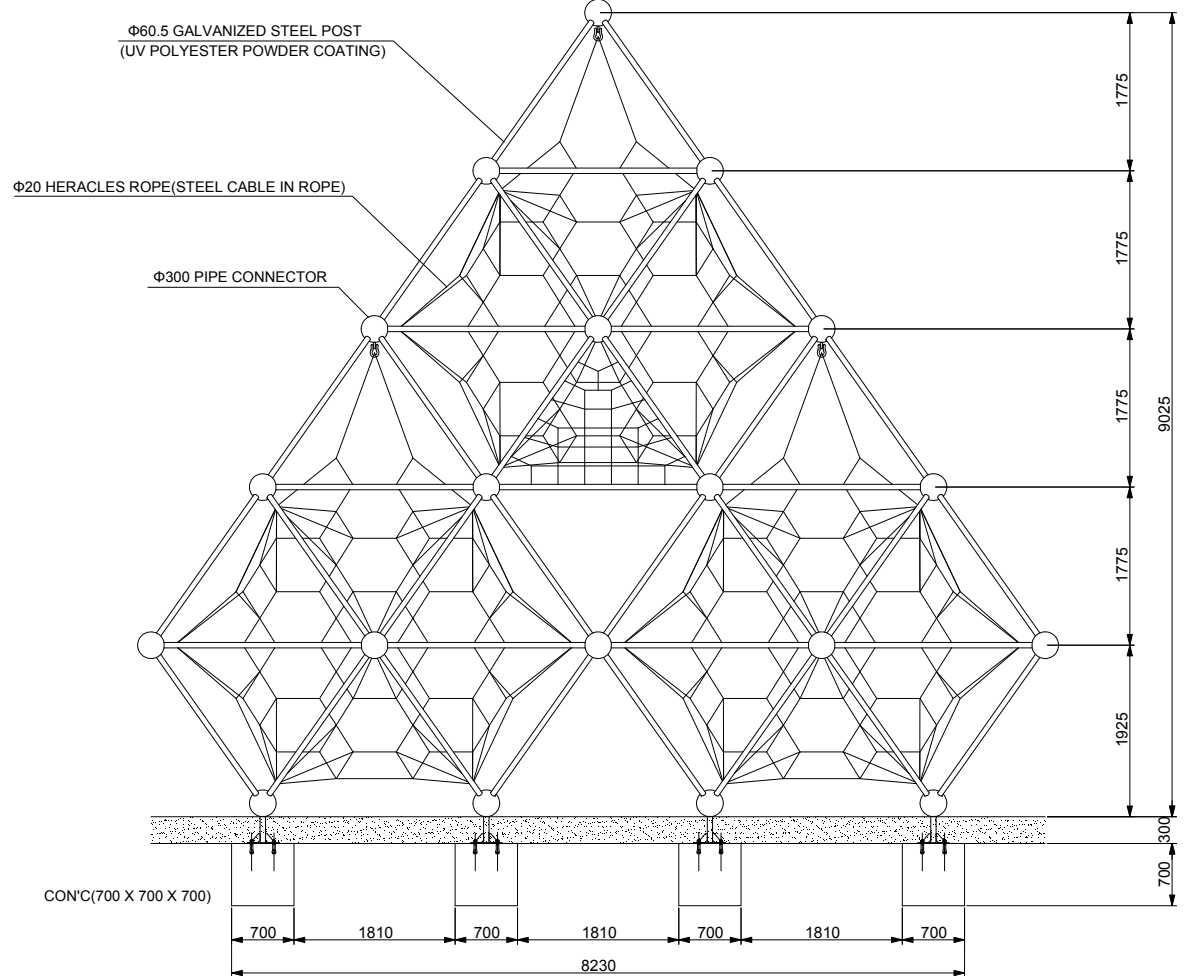

RevNo	Revision note	Date	Signature	Checked

LAYOUT DRAWING  
SCALE 1/40

FOUNDATION DETAIL  
(PLAN)

FOUNDATION DETAIL  
(SIDE VIEW)

FRONT VIEW  
SCALE 1/40

Itemref	Quantity	Title/Name, designation, material, dimension etc	Article No./Reference
Designed by KERRY	Checked by KERRY	Approved by - date KERRY - 15/05/06	Filename DX-805-SU.dwg
Date 15/05/06	Scale 1:40		Article No./Reference DX-805 SU
Edition 0		Sheet 1/1	