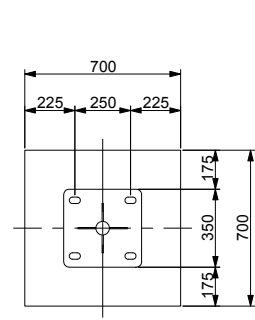

FOUNDATION PLAN VIEW

TOP VIEW

FRONT VIEW

FOUNDATION DETAIL

 www.dynamoplaygrounds.com	Itemref	Quantity	Title/Name, designation, material, dimension etc		Article No./Reference	
	Designed by	Checked by	Approved by - date	Filename	Date	Scale
Foundation layout			DX-805-SUPER			
					Edition	Sheet
					1/1	1/1

RevNo	Revision note	Date	Signature	Checked

LAYOUT DRAWING  
SCALE 1/40

FOUNDATION DETAIL  
(PLAN)

FOUNDATION DETAIL  
(SIDE VIEW)

FRONT VIEW  
SCALE 1/40

Itemref	Quantity	Title/Name, designation, material, dimension etc	Article No./Reference
Designed by KERRY	Checked by KERRY	Approved by - date KERRY - 15/05/06	Filename DX-805-SU.dwg
Date 15/05/06	Scale 1:40		Article No./Reference DX-805 SU
Edition 0		Sheet 1/1	