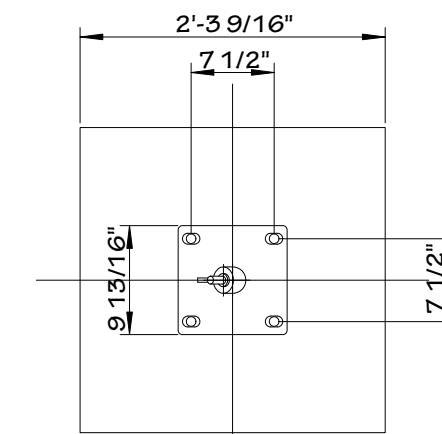

FOUNDATION PLAN VIEW

TOP VIEW

FRONT VIEW

FOUNDATION DETAIL

 www.dynamoplaygrounds.com	Itemref	Quantity	Title/Name, designation, material, dimension etc		Article No./Reference	
	Designed by	Checked by	Approved by - date	Filename	Date	Scale
Foundation layout			DX-805-SUPER			
					Edition	Sheet
					1/1	1/1

RevNo	Revision note	Date	Signature	Checked

LAYOUT DRAWING  
SCALE 1/40

FOUNDATION DETAIL  
(PLAN)

FOUNDATION DETAIL  
(SIDE VIEW)

FRONT VIEW  
SCALE 1/40

Itemref	Quantity	Title/Name, designation, material, dimension etc	Article No./Reference
Designed by KERRY	Checked by KERRY	Approved by - date KERRY - 15/05/06	Filename DX-805-SU.dwg
Date 15/05/06	Scale 1:40		Article No./Reference DX-805 SU
Edition 0		Sheet 1/1	