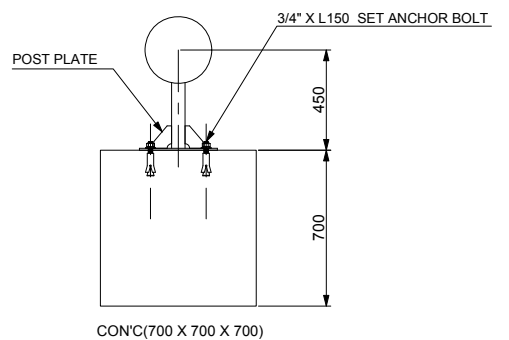

RevNo	Revision note	Date	Signature	Checked

LAYOUT DRAWING  
SCALE 1/40

FOUNDATION DETAIL  
(PLAN)

FOUNDATION DETAIL  
(SIDE VIEW)

FRONT VIEW  
SCALE 1/40

Itemref	Quantity	Title/Name, designation, material, dimension etc	Article No./Reference
Designed by KERRY	Checked by KERRY	Approved by - date KERRY - 15/05/06	Filename DX-805-SU.dwg
Date 15/05/06	Scale 1:40		Article No./Reference DX-805 SU
Edition 0		Sheet 1/1	