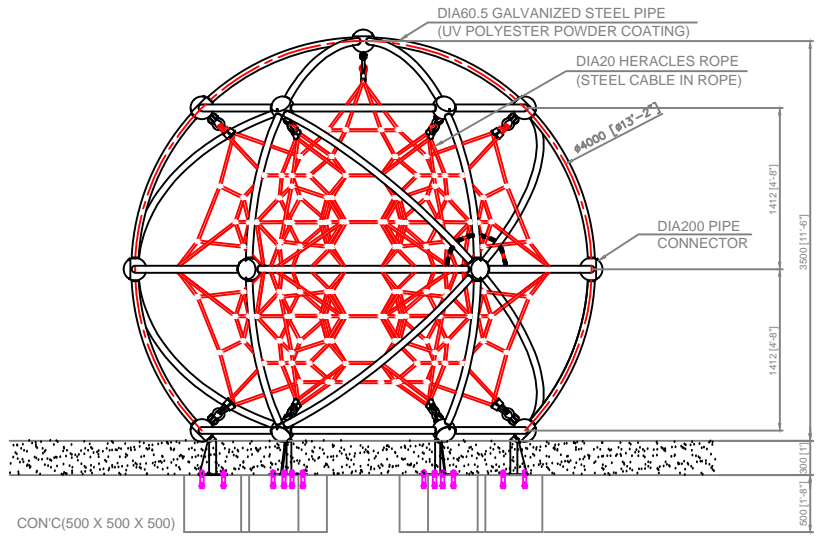

Rev#	Revision note	Date	Signature	Checked

LAYOUT DRAWING
SCALE 1/20

FRONT VIEW
SCALE 1/20

 www.dynamogrounds.com	Item#	Quantity	Title/Name, designation, material, dimension etc	Article No./Reference
	Designed by Kerry Lee	Checked by G.McCormick	Approved by - date GM - 01/25/2013	Filename DX-902.dwg
ASTEROID (BASE)			DX-902	Scale 1:20
Edition 0			Sheet 1/1	Scale 1:20