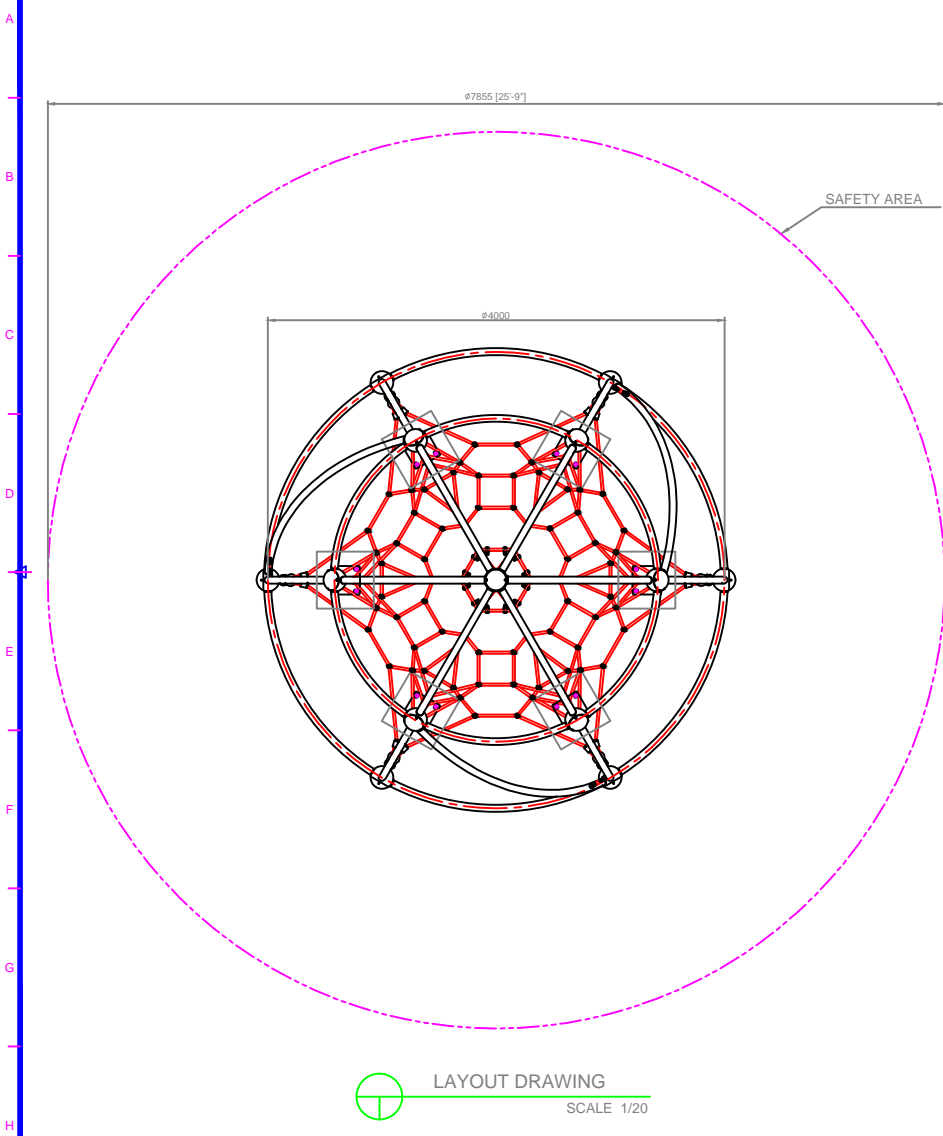

Rev#	Revision note	Date	Signature	Checked

LAYOUT DRAWING
SCALE 1/20

FRONT VIEW
SCALE 1/20

 www.dynamogrounds.com	Item#	Quantity	Title/Name, designation, material, dimension etc	Article No./Reference
	Designed by Kerry Lee	Checked by G.McCormick	Approved by - date GM - 01/25/2013	Filename DX-902.dwg
ASTEROID (BASE)			DX-902	Scale 1:20
Edition 0			Sheet 1/1	Scale 1:20