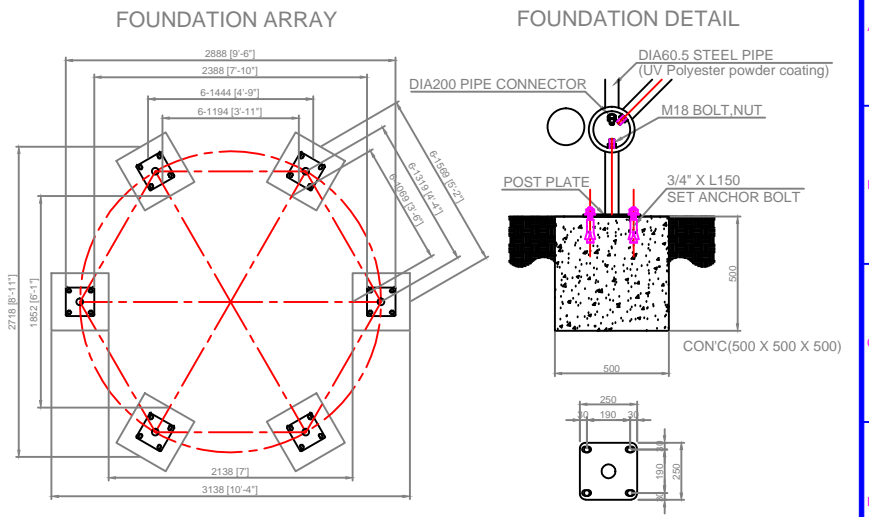

Rev#	Revision note	Date	Signature	Checked

LAYOUT DRAWING
SCALE 1/20

FRONT VIEW
SCALE 1/20

 www.dynamogrounds.com	Item#	Quantity	Title/Name, designation, material, dimension etc	Article No./Reference
	Designed by Kerry Lee	Checked by G.McCormick	Approved by - date GM - 01/25/2013	Filename DX-902.dwg
ASTEROID (BASE)			DX-902	Scale 1:20
Edition 0			Sheet 1/1	Scale 1:20