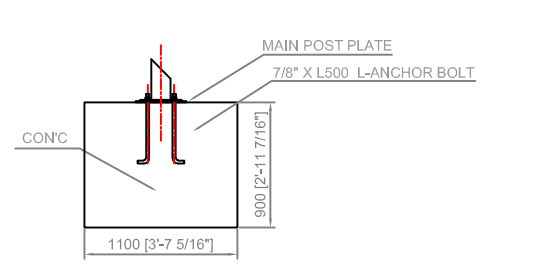

LAYOUT DRAWING  
SCALE 1/80

FOUNDATION 2 DETAIL  
(PLAN)

FOUNDATION 1 DETAIL  
(SIDE VIEW)

FOUNDATION 1 DETAIL  
(PLAN)

FOUNDATION 1 DETAIL  
(SIDE VIEW)

SIDE VIEW  
SCALE 1/80