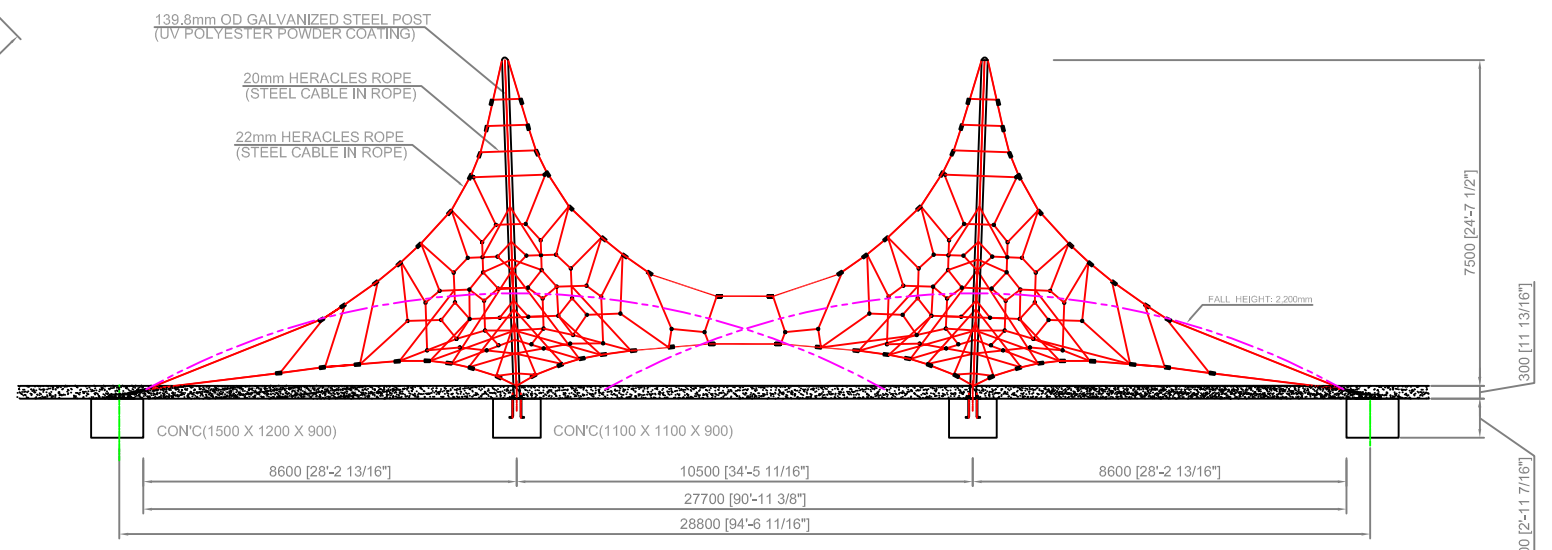

LAYOUT DRAWING  
SCALE 1/80

FOUNDATION 2 DETAIL  
(PLAN)

FOUNDATION 1 DETAIL  
(SIDE VIEW)

FOUNDATION 1 DETAIL  
(PLAN)

FOUNDATION 1 DETAIL  
(SIDE VIEW)

SIDE VIEW  
SCALE 1/80