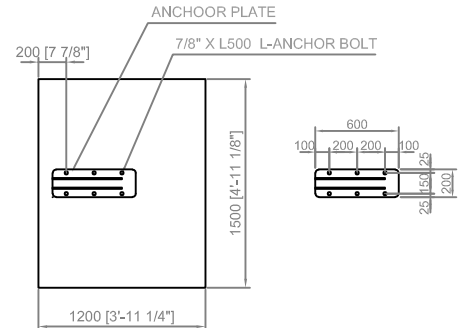

LAYOUT DRAWING  
SCALE 1/80

FOUNDATION 2 DETAIL  
(PLAN)

FOUNDATION 1 DETAIL  
(SIDE VIEW)

FOUNDATION 1 DETAIL  
(PLAN)

FOUNDATION 1 DETAIL  
(SIDE VIEW)

SIDE VIEW  
SCALE 1/80