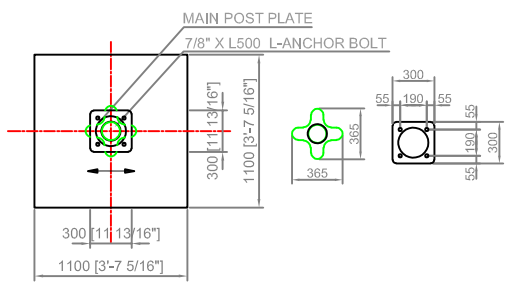

LAYOUT DRAWING  
SCALE 1/80

FOUNDATION 2 DETAIL  
(PLAN)

FOUNDATION 1 DETAIL  
(SIDE VIEW)

FOUNDATION 1 DETAIL  
(PLAN)

FOUNDATION 1 DETAIL  
(SIDE VIEW)

SIDE VIEW  
SCALE 1/80